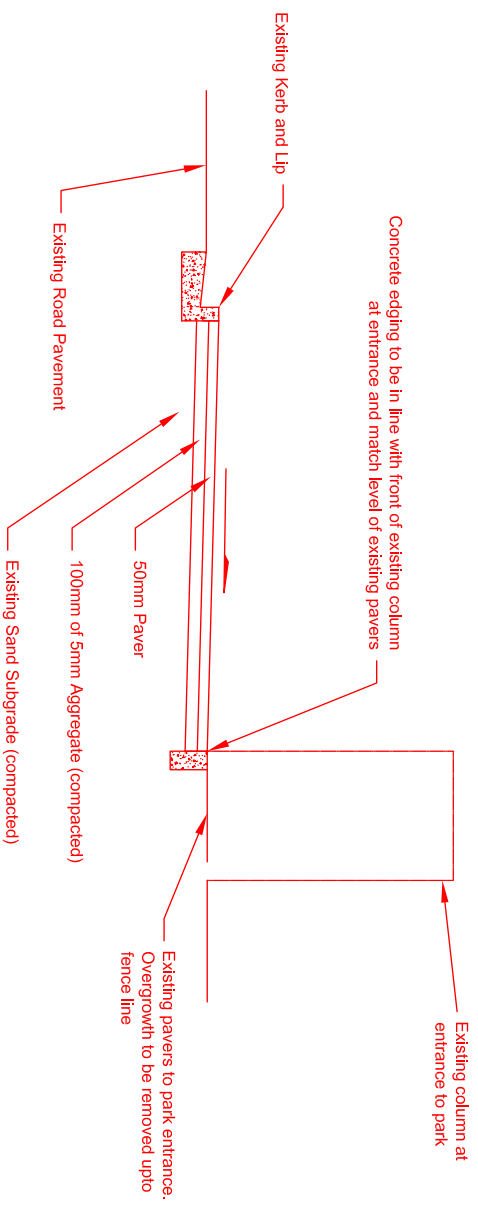

PAVING LAYOUT

SCALE 1:50

Paver: HydroSTON50
Manufacturer: HydroCon Australasia Pty Ltd
Location: 53 Balfour St Chippendale NSW 2008
Ph: (02) 8303 2423
Colour: Ebony (Standard)

SECTION A1

SECTION A2

SCALE 1:25