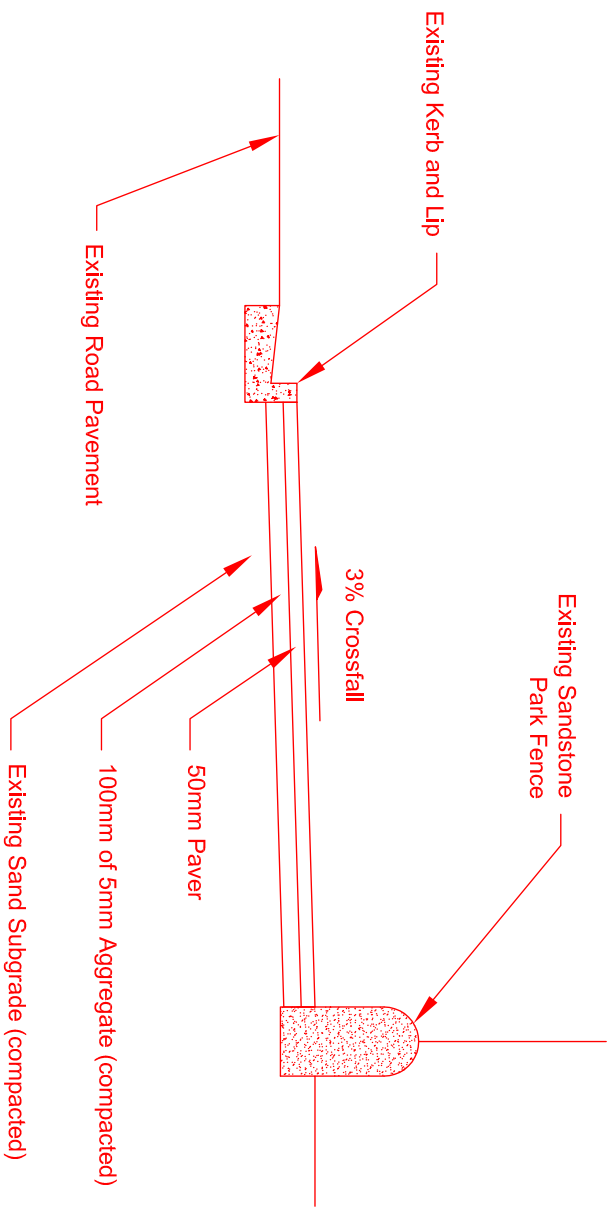

PAVING LAYOUT

SCALE 1:50

Paver: HydroSTON50
Manufacturer: HydroCon Australasia Pty Ltd
Location: 53 Balfour St Chippendale NSW 2008
Ph: (02) 8303 2423
Colour: Ebony (Standard)

SECTION A1

SECTION A2

SCALE 1:25